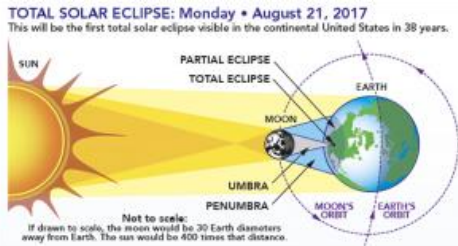

ROMEO Meeting in Gleanagle Club House
Wednesday September 6, 2017 at 10:00 AM

Dr. Don Johnson speaking on
Total Solar Eclipse of August 21, 2017

Guests are welcome!

Description: Dr. Johnson observed the total solar eclipse that passed over the US on Monday, August 21. He will show pictures he took of this unique eclipse. Other pictures of eclipses and awesome star formations as captured by others will be shared. A total solar eclipse requires the sun, moon and the earth all to be in 3-body alignment. Scientific discoveries have been made during solar eclipses, especially

total eclipses. They allow scientists to see the chromosphere (Sun's atmosphere), Bailey's Beads (caused by moon's irregularities), the "Diamond ring" effect (caused by light through a deep Moon valley), as well as other effects. Past discoveries and projected studies made possible by eclipses are highlighted. For example, measurements taken during a total eclipse were used to verify Einstein's Theory of Relativity, proposed in 1905, by verifying Solar gravity bending of light from distant stars. We'll look at the probabilities of being able to observe total solar eclipses. Some important design principles have been established by the study of total eclipses.